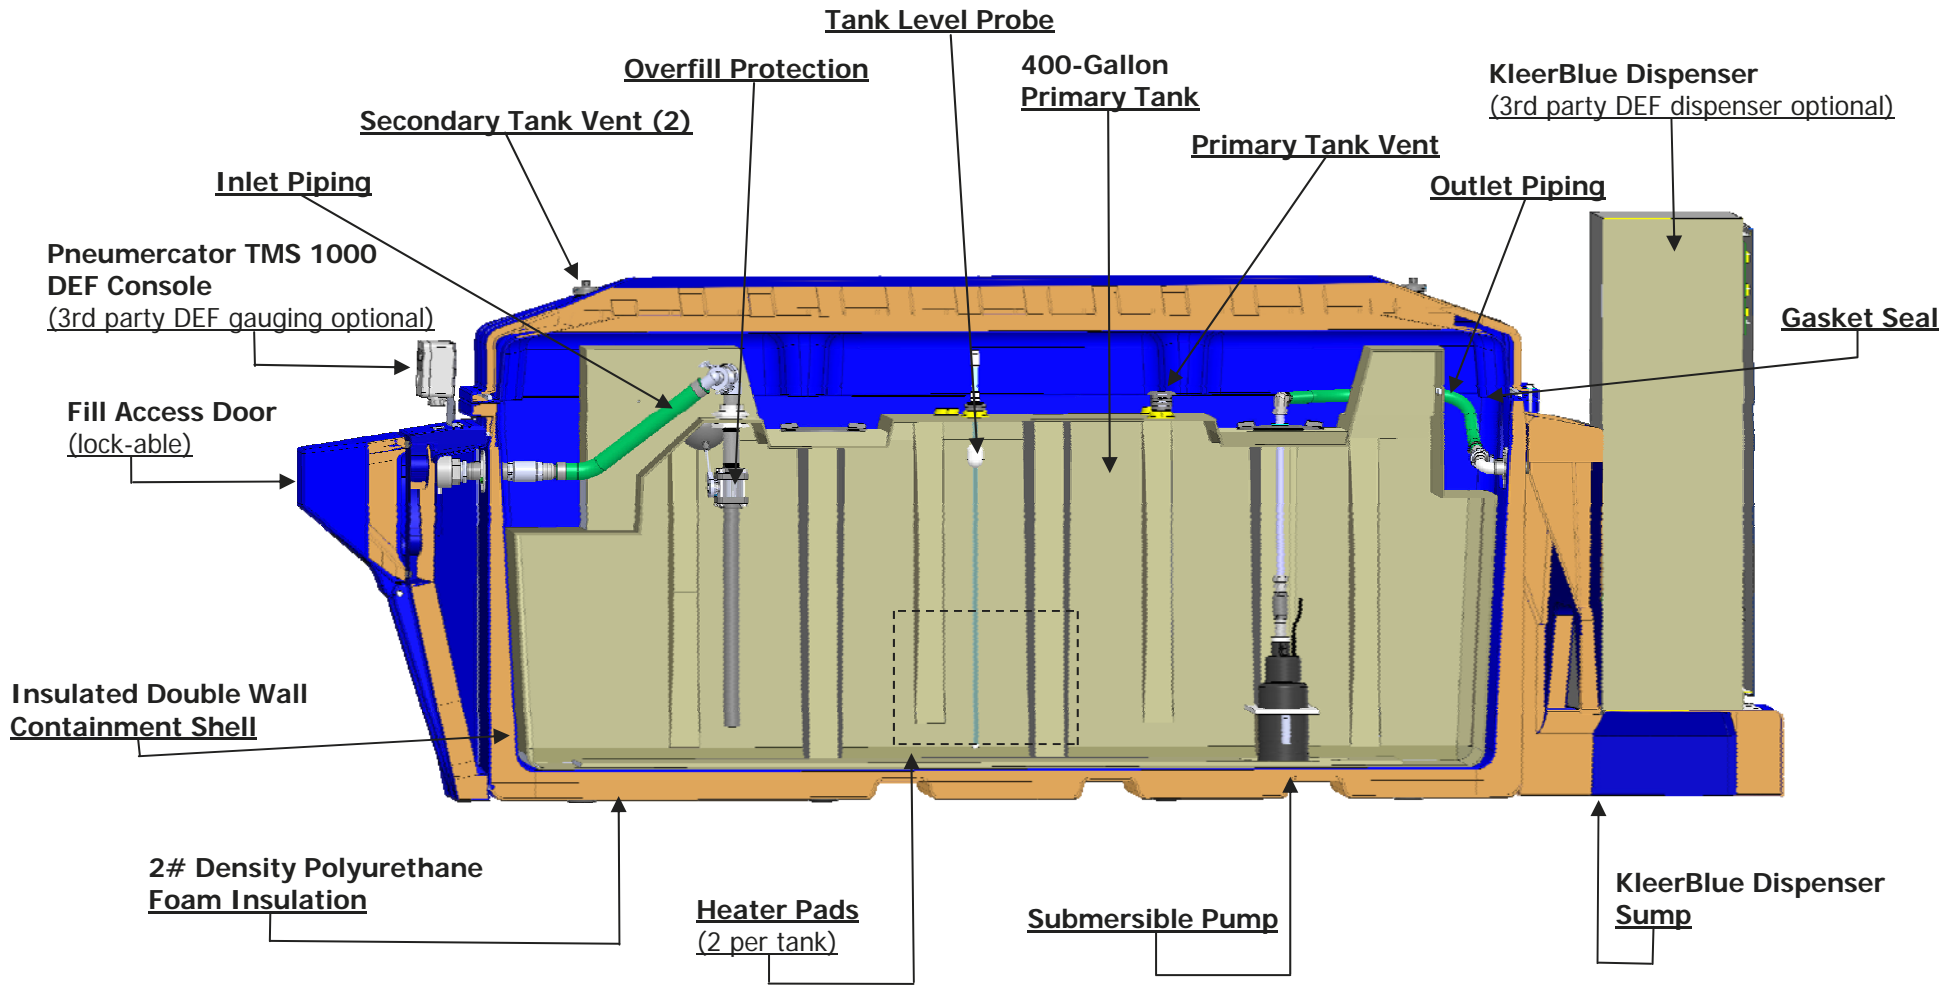

Preliminary

KleeBlue™ 400-Gallon DEF Insulated, Heated Storage Tank, Section View
Separation By Design